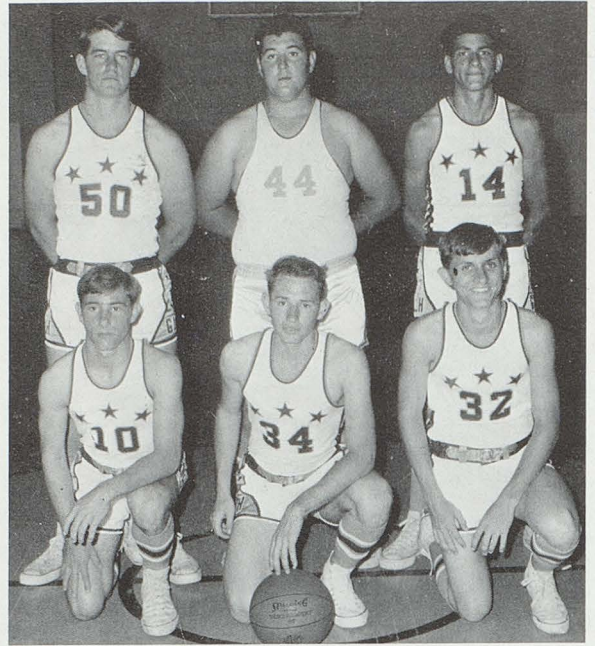

COACH VINCENT

SENIORS: Clyde Conner,
Kenneth Duhon

SOPHOMORES: Billy Farque, Daniel Lonther,
Mitchell Poole, Michael Taylor, Dennis Nunez

JUNIORS: (TOP) Neil Granger, Tommy
Granger, Harold Broussard. (BOTTOM)
Terry Taylor, Gary LaVergne Teral
Thomas