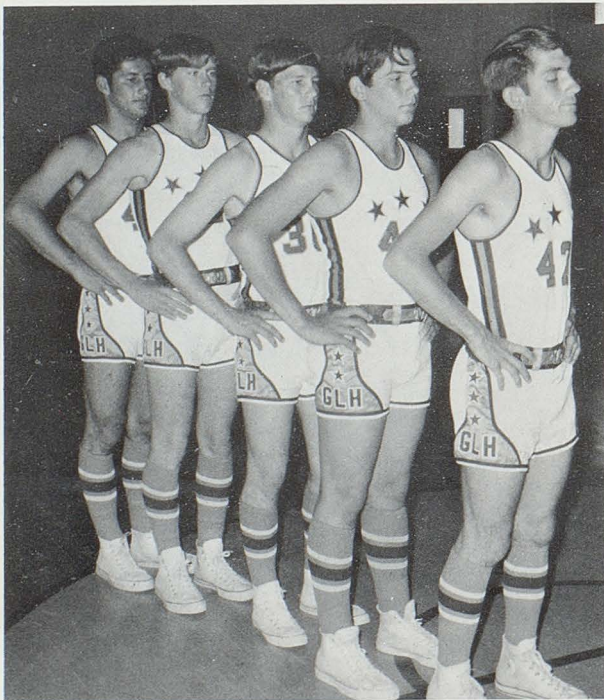

COACH VINCENT

SENIORS: Clyde Conner,
Kenneth Duhon

SOPHOMORES: Billy Farque, Daniel Lonther,
Mitchell Poole, Michael Taylor, Dennis Nunez

JUNIORS: (TOP) Neil Granger, Tommy
Granger, Harold Broussard. (BOTTOM)
Terry Taylor, Gary LaVergne Teral
Thomas