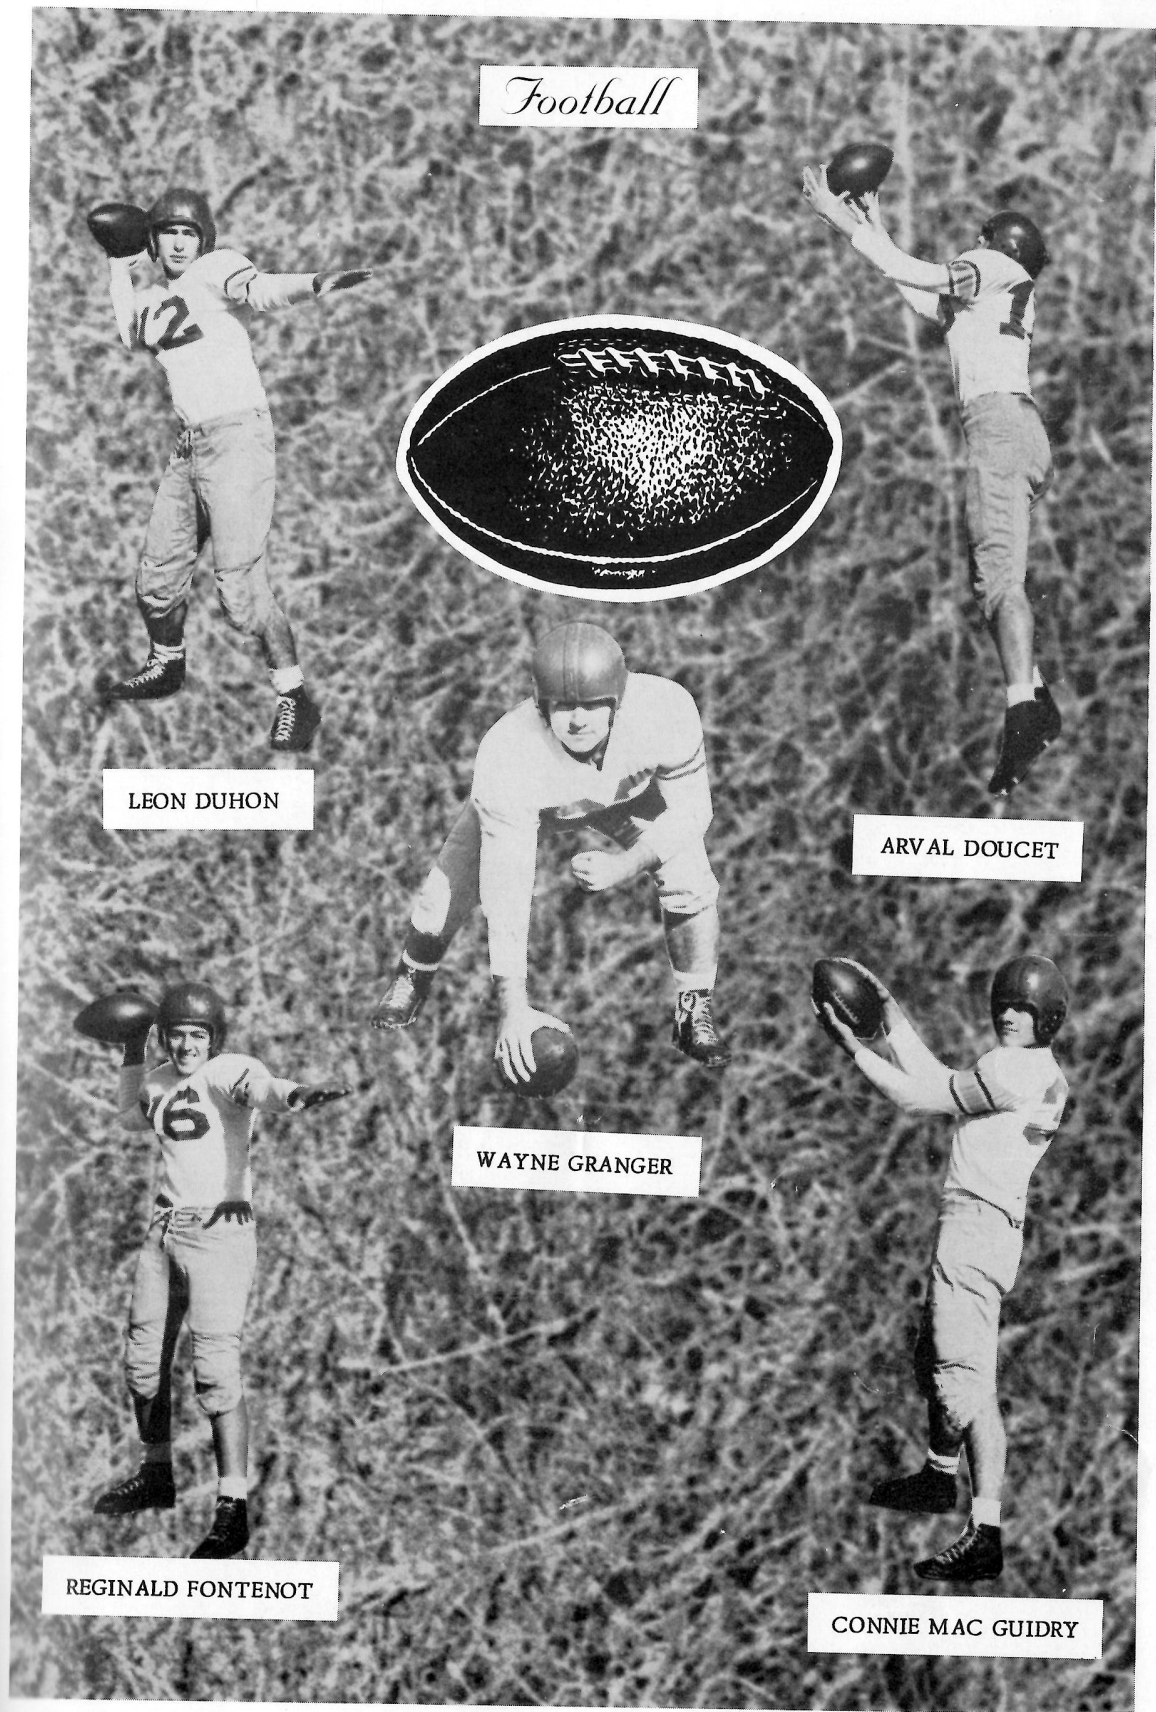

Football

LEON DUHON

ARVAL DOUCET

WAYNE GRANGER

REGINALD FONTENOT

CONNIE MAC GUIDRY