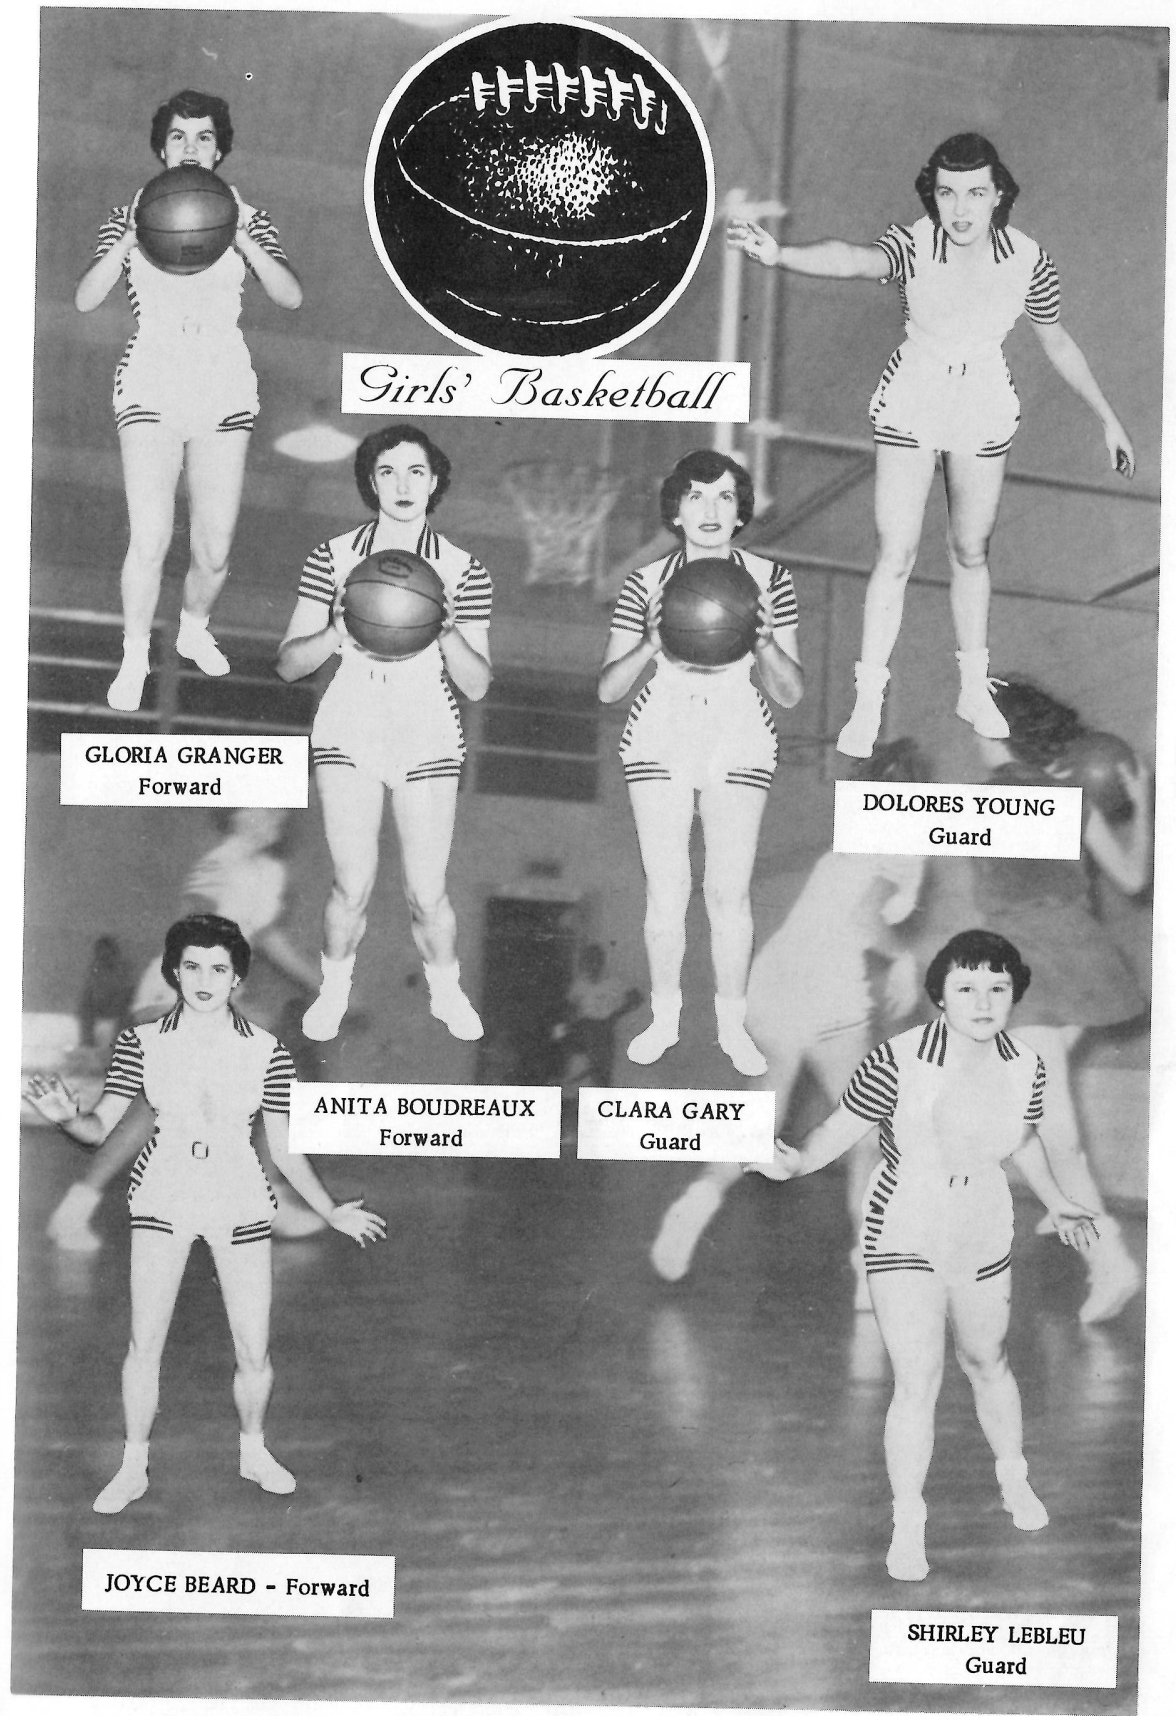

Back row, left to right: Cyrus Guidry, Reginald Fontenot, Connie Guidry, Carlton Simon. Middle row: Jerry Nunez, Herman Precht, Jr., Clifford Lannin, Ernest Breaux. Front row: George Nunez, Arval Doucet, Wayne Granger, Leon Duhon, and Coach William Chmylak.

Our Starting Line-Up

Left to right: George Nunez, Cyrus Guidry, Arval Doucet, Connie Guidry, and Leon Duhon.

Left to right: Jerry Nunez, Forward; Herman Precht, Forward; Clifford Lannin, Forward; Ernest Breaux, Guard; Wayne Granger, Guard; Reginald Fontenot, Center; Carlton Simon, Guard.

Girls' Basketball

GLORIA FRUGE
Forward

VALERIE FONTENOT
Center

MARIE LEJEUNE
Forward

NANCY PRECHT
Guard

AUDREY EAGLESON
Guard

BEVERLY MOUTON
Guard

Girls' Basketball