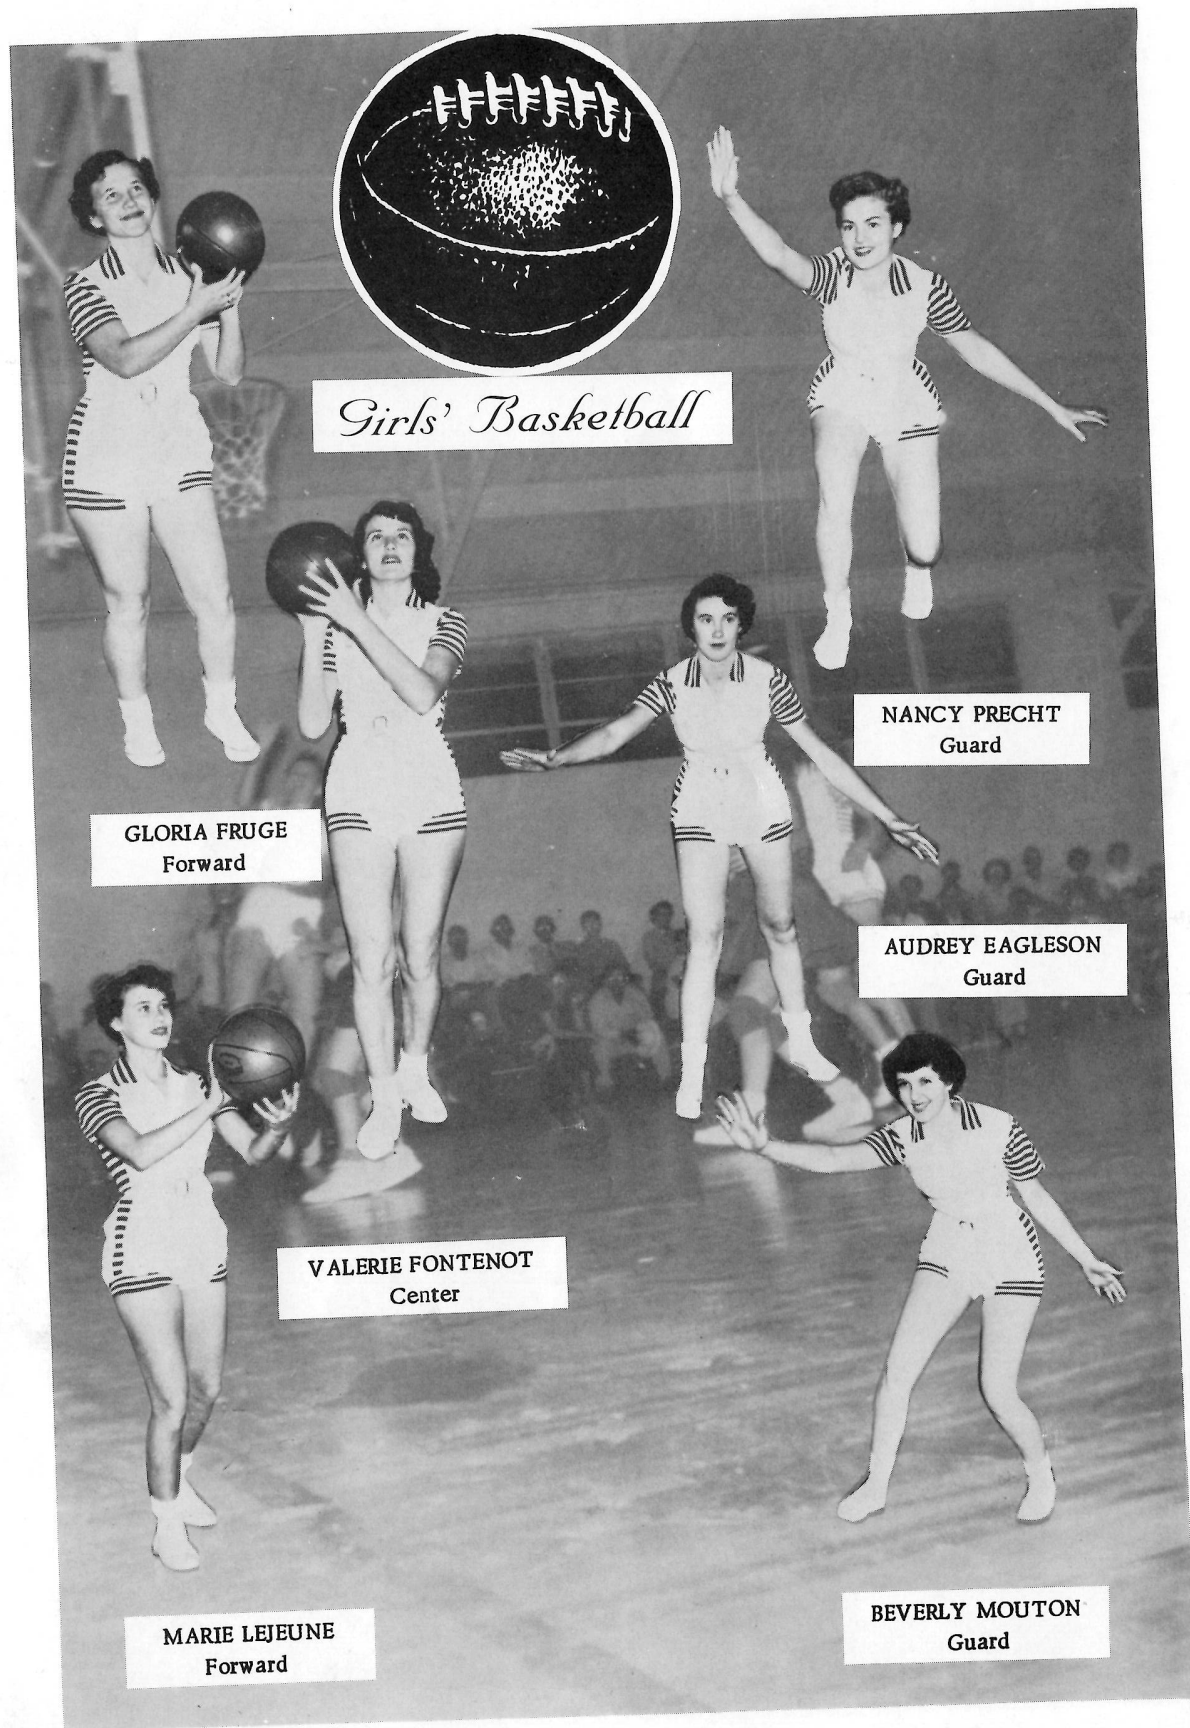

VALERIE FONTENOT
Center

Girls' Basketball