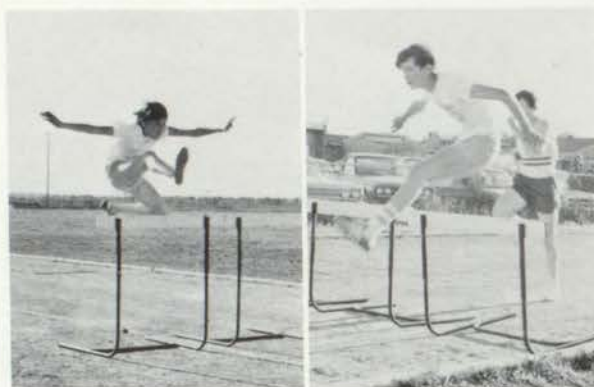

1974 Boy's Track and Field

RIGHT: MILE RELAY: Rickie LaBove
A. J. Ewing
Bobby LaBove
Ricky Poole

BELOW: HURDLES: Terry Beard, Ricky Poole