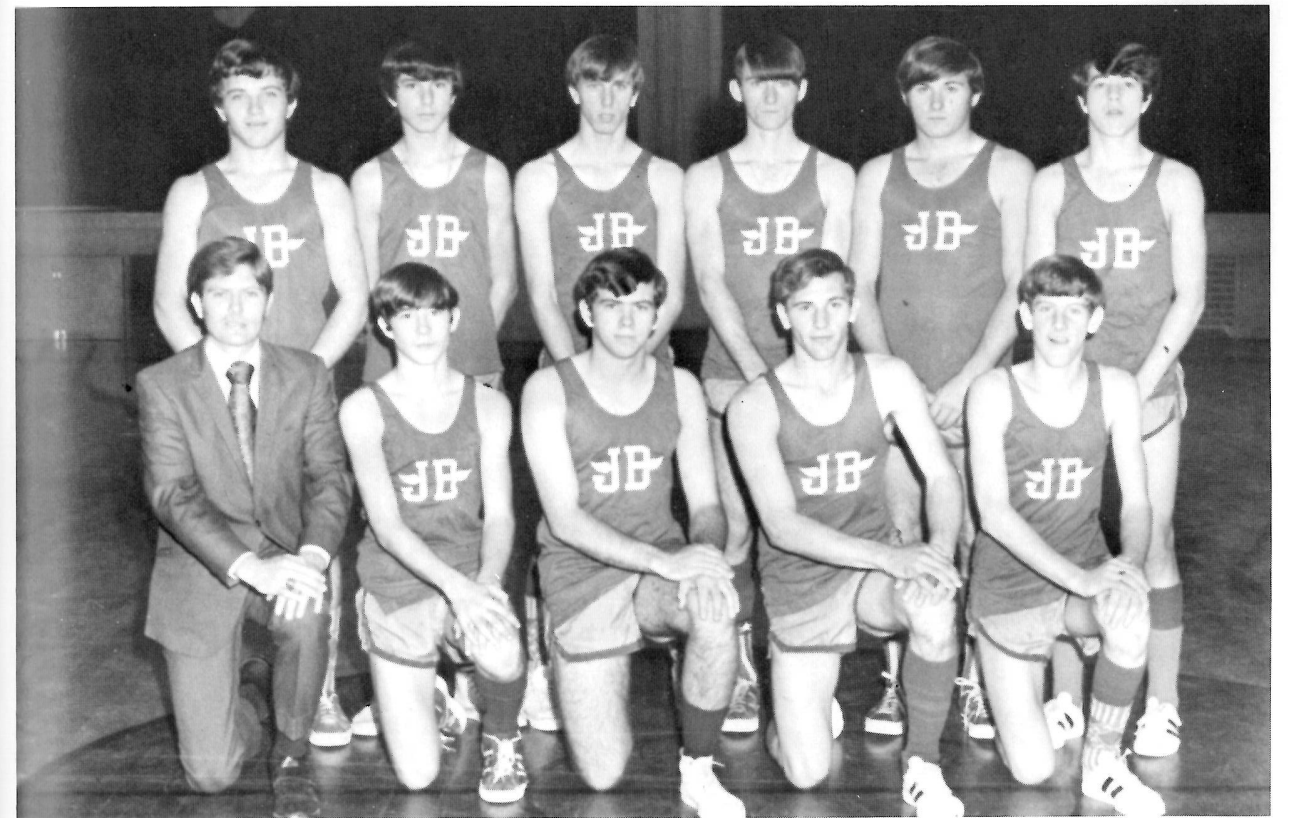

Senior Boys' Track

KNEELING: Coach Romero, Leslie Prescott, Roger Blackburn, Robert Trahan, David Romero
STANDING: Glenn Trahan, Lynn Trahan, Ricky Trahan, Mike Merritt, Rayme Boudreaux, Keith McComic