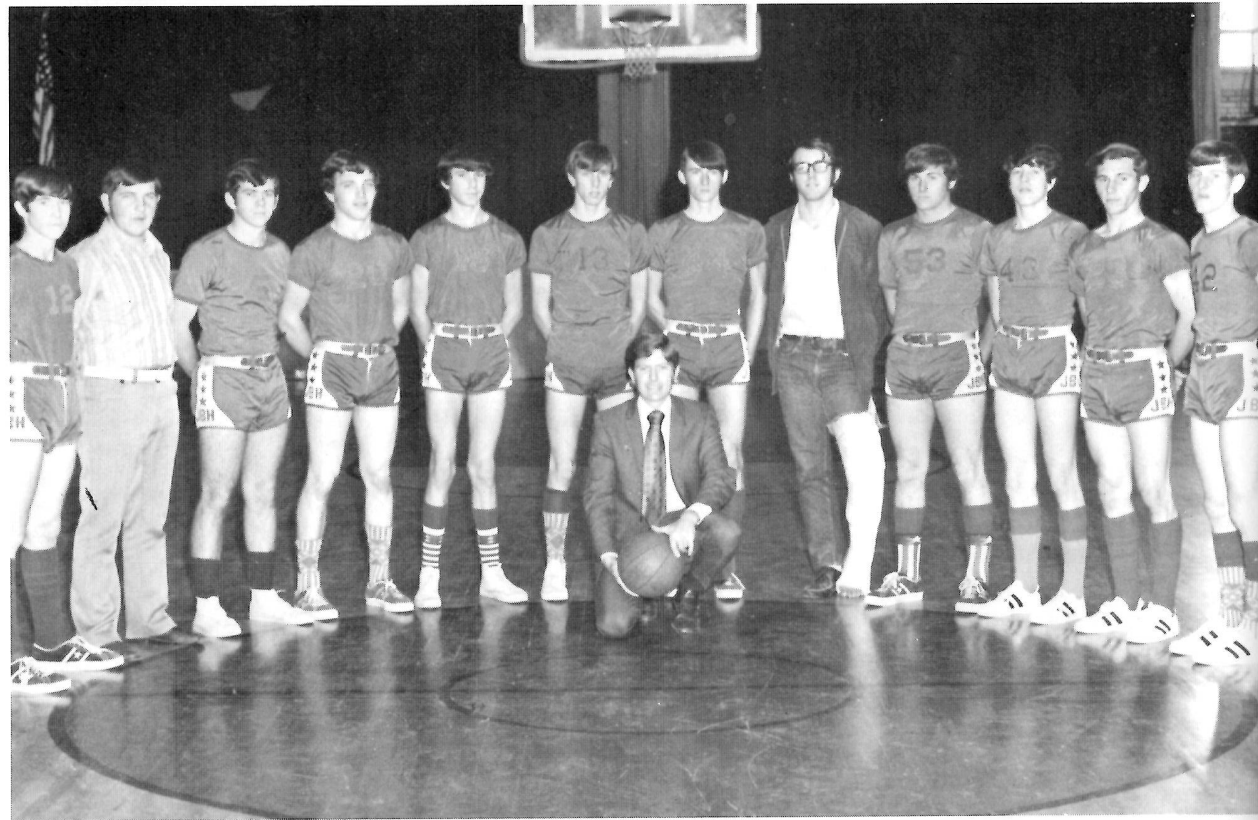

MRS. ERBELDING

MRS. McRIGHT

MRS. TRAHAN

Athletics

Senior Boys' Basketball

KNEELING: Coach Romero
 STANDING: Leslie Prescott, Ronnie Romero, Roger Blackburn, Glenn Trahan, Lynn Trahan, Ricky Trahan, Michael Merritt, Farrell Blanchard, Rayme Boudreaux, Keith McComic, Robert Trahan, David Romero

RONNIE ROMERO
Best Field

KEITH McCOMIC
Best Distance

MIKE MERRITT
Most Improved

KEITH McCOMIC
Most Valuable

DAVID ROMERO
Sportsmanship

GLENN TRAHAN
Defensive Basketball

RAYME BOUDREAUX
Coach's Award

KEITH McCOMIC
All-District