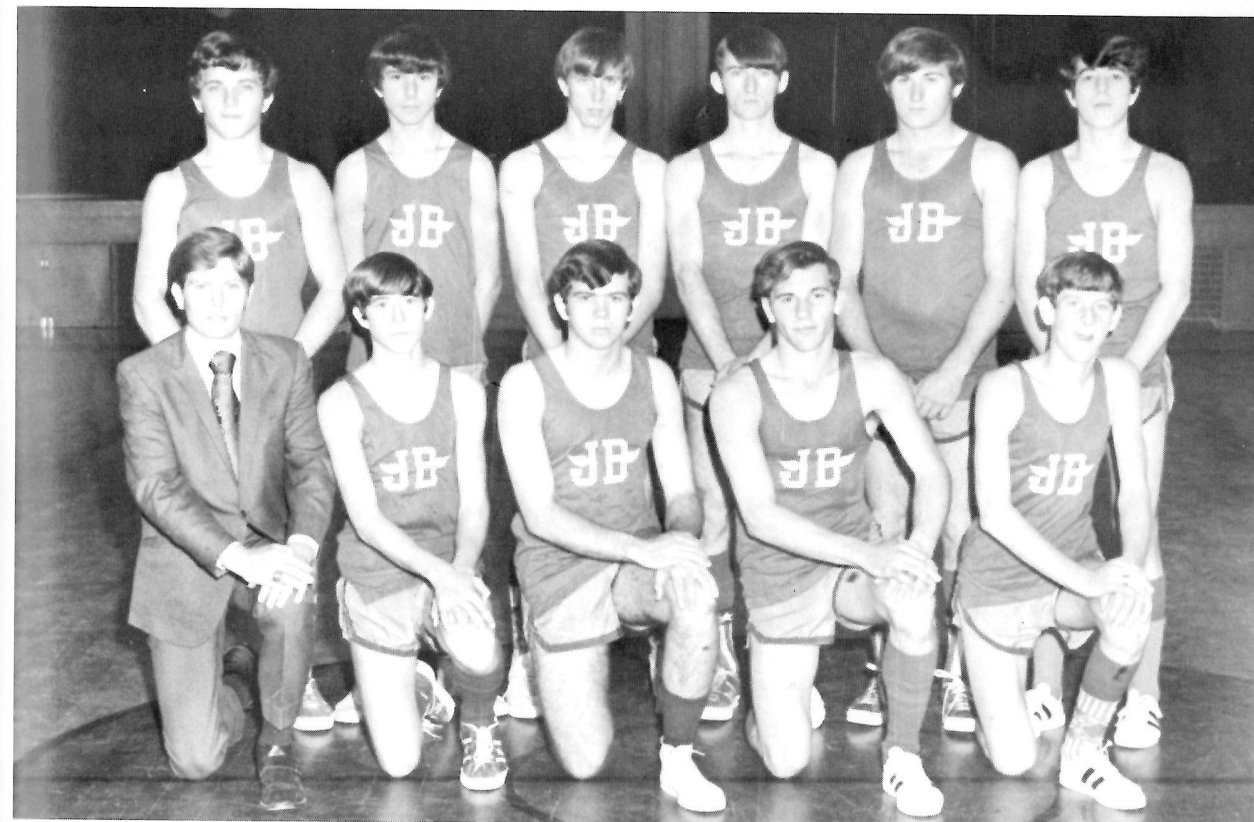

Senior Boys' Wrestling

KNEELING: Coach Romero, Leslie Prescott, Roger Blackburn, Robert Trahan, David Romero
STANDING: Glenn Trahan, Lynn Trahan, Ricky Trahan, Mike Merritt, Rayme Boudreaux, Keith McComic