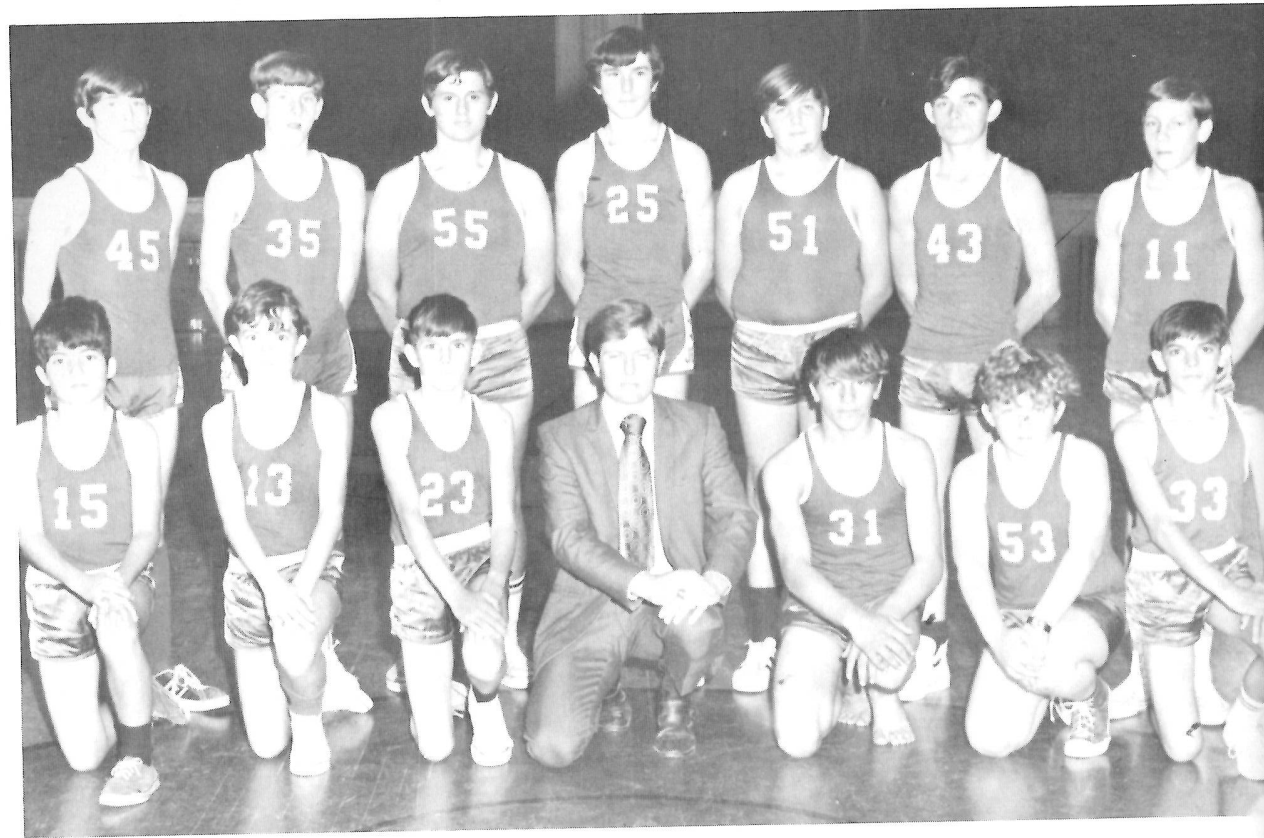

Junior Boys' Wrestling

KNEELING: Dane Crader, Bobby Fancher, Rodney Donahoe, Coach Romero, Russell Badon, Timothy Trahan, Bryon LeJeune
STANDING: Leslie Prescott, David Romero, Donald Davidson, Lynn Trahan, Randy Badon, Glenn Fontenot, Nat Griffith