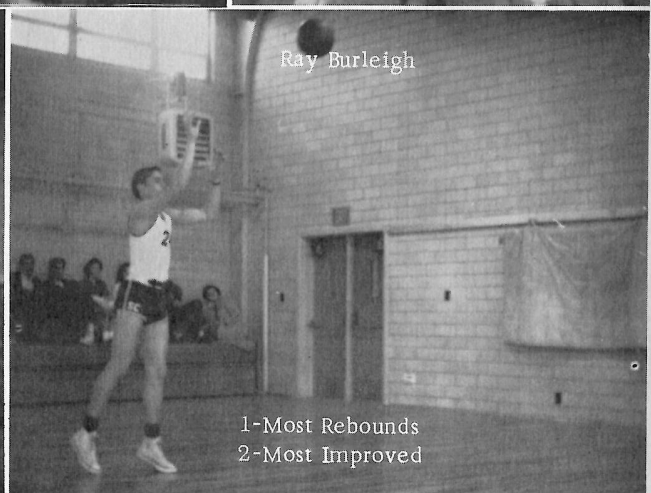

Practicing Rebound

- 1-Most Rebounds
- 2-Most Improved