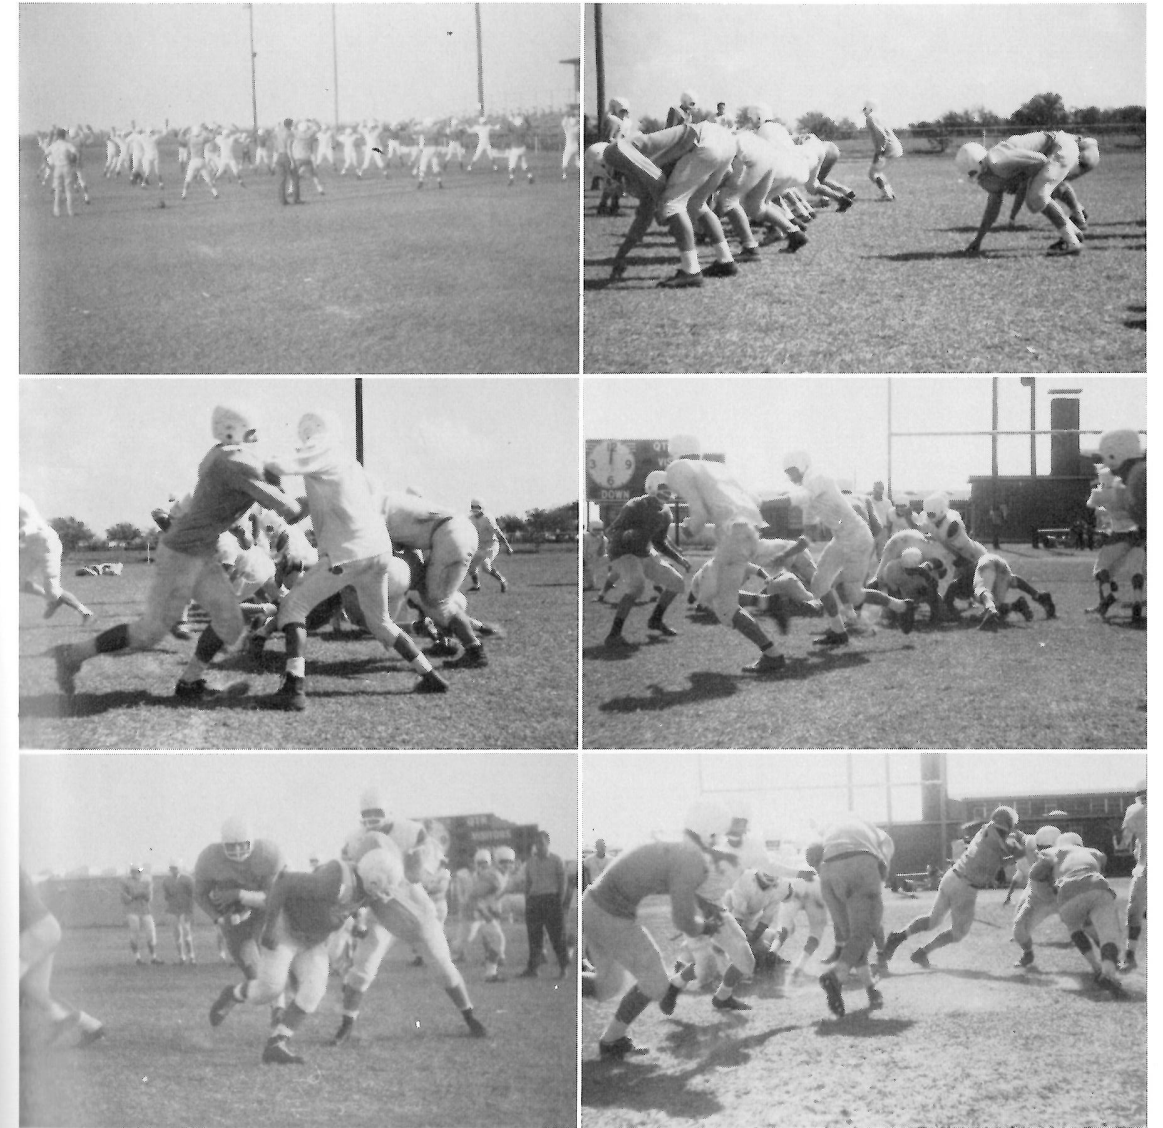

BOBBY LaLANDE
All District End
All Southwest End

RUBEN MORALES
All District Guard
All Southwest Guard
All State Guard

ALVIN MUDD
All District Halfback
All Southwest Halfback

BOBBY LaLANDE
All Parish
All District (2nd Team)