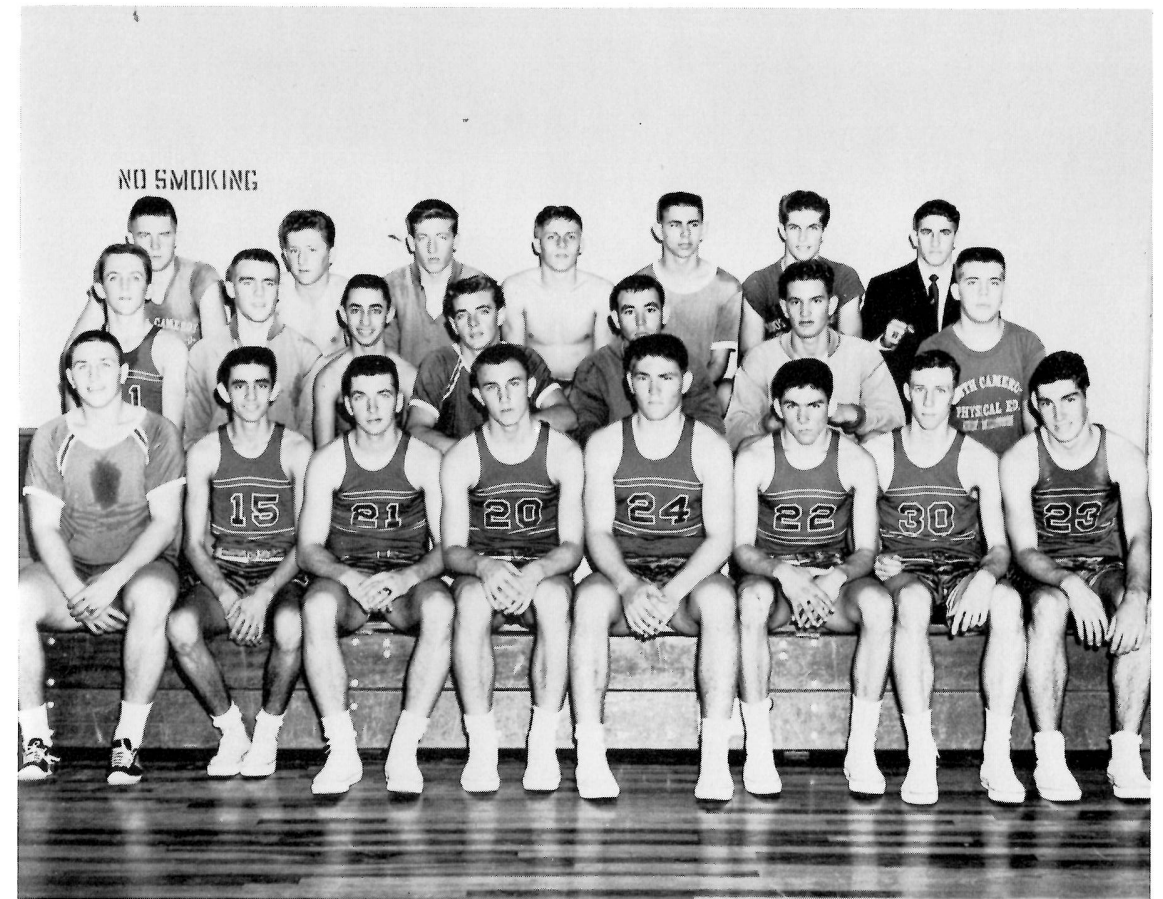

ALVIN MUDD
All Parish
All District (2nd Team)

BERNICE LaBOVE
All District Guard

CONNIE MARLATT
All District Forward

Wrestling

Softball

Track

Roland Trosclair, Wade Dupont, Alvin Mudd, Bobby LaLande, Raymond Hebert, Lester Richard, F. J. Gaspard, Eugene Primeaux
 Michael Savoie, Robert Miller, Ray Steven, Glenn Duddleston, Wilbert Fontenot, James Alborado, Anthony Brown
 Lonnie Harper, John Hebert, William Burch, Keith Carlson, Glenn Theriot, Jack Trahan, J. A. Miller