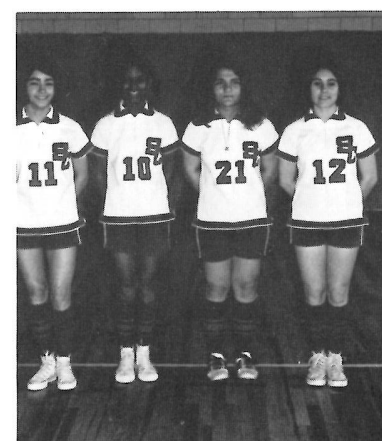

Girls Basketball

Boys Basketball