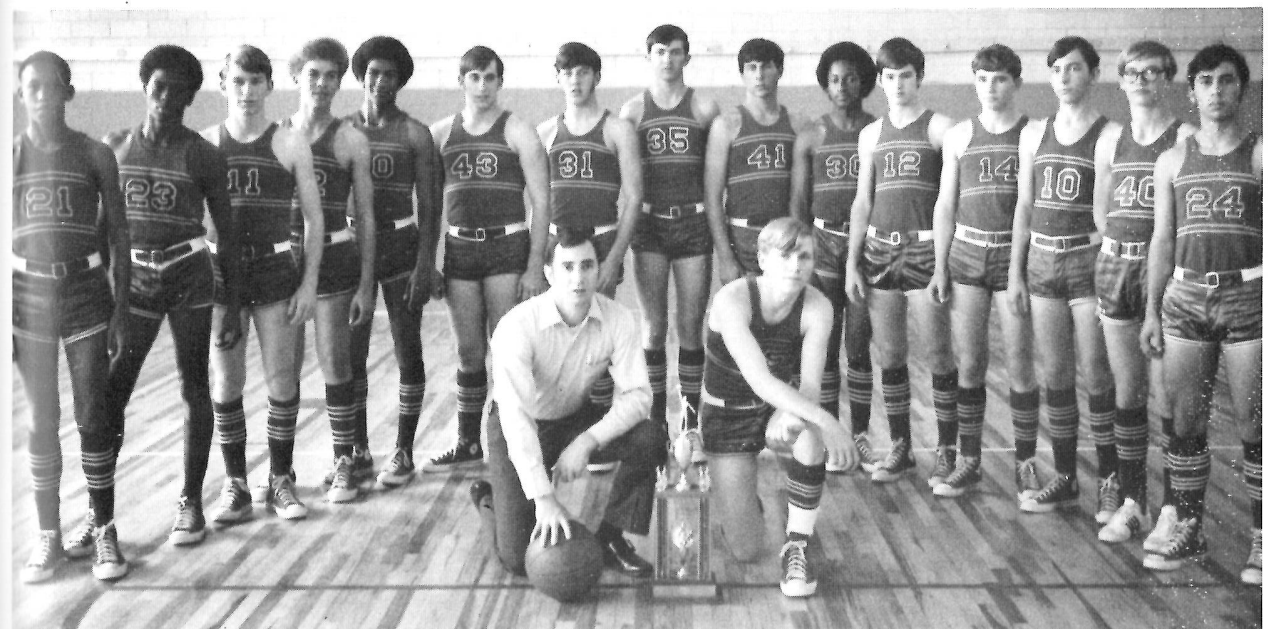

TOP: Team and Coach
LEFT: Forwards
CENTER: Guards
RIGHT: Captains
BOTTOM: Rovers