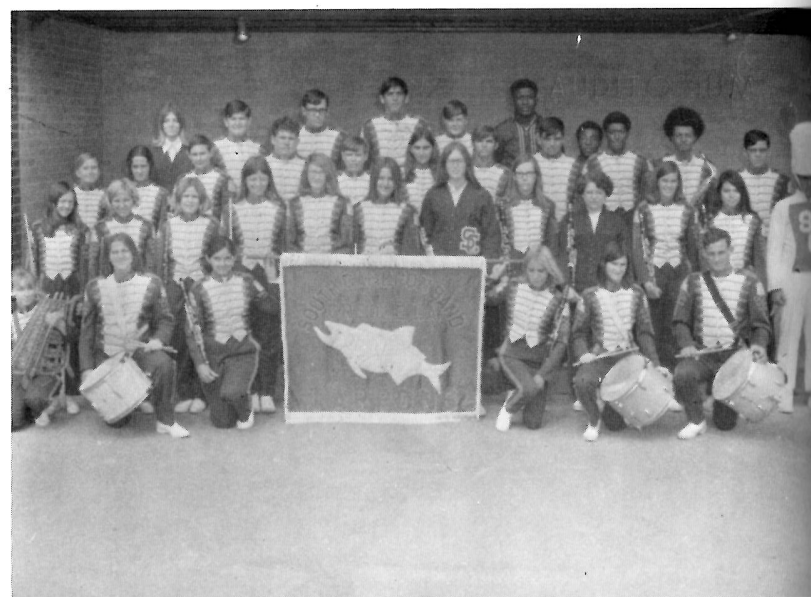

BOTTOM: 440 RELAY TEAM AND SHUTTLE RUN - Left to Right: Ro Risa Reina, Iva O'Hara, Terri Theriot, Patricia Bartie.

ORGANIZATIONS

Band

Besides using their talents to rally the Tarpons on at football games, the band participates in various activities throughout the year. Some of them are: Fur Festival Parade, College Band Day, Spring Concert, cake sale, Parish concerts, Natchitoches Christmas Parade, to name only a few.