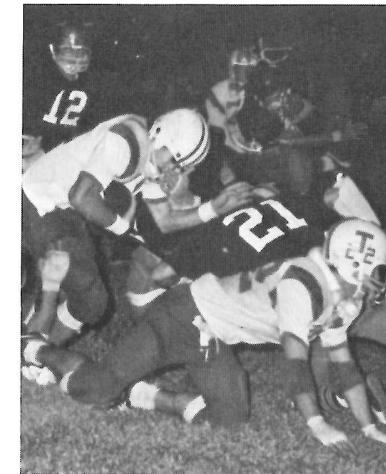

Literary Rally

The above students were those representing South Cameron High School at the District Literary Rally held at McNeese State University.

Science Fair Exhibits

TOP LEFT: Gregory Boudreaux and Wendell Wilkerson's exhibit was "Oil Refinery." TOP RIGHT: Mrs. Phillips helps Linda Jones set up her project. CENTER: Mark Marceaux's exhibit was "Defraction of Light by Psycho-strobe." BOTTOM LEFT: Gerald Mouton's exhibit was "Drug Abuse." BOTTOM RIGHT: Jendy Duhon and Liz Richard's exhibit was "A Comparison of Skulls."

Barry trying for a good block.

Tarpon Action

Pat drives through.

Another win for the Tarpons.

Jody trying for a first down.

Lawrence for a touchdown.

Eddie gets his pass off in time.

Touchdown for the Tarpons.