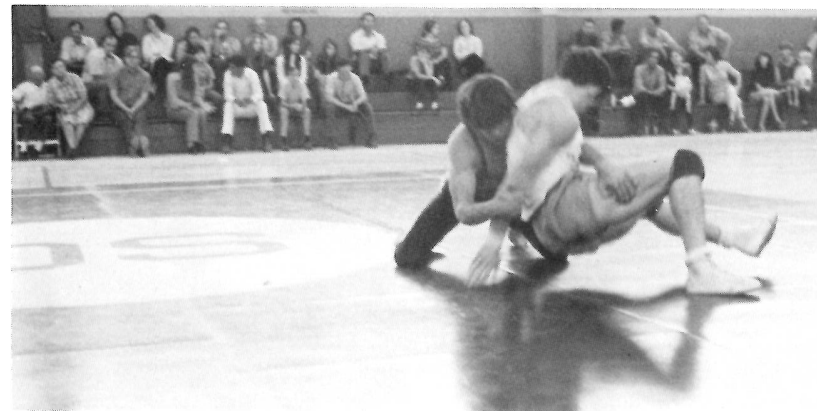

WRESTLING

Sports

Our

Great

Coaches