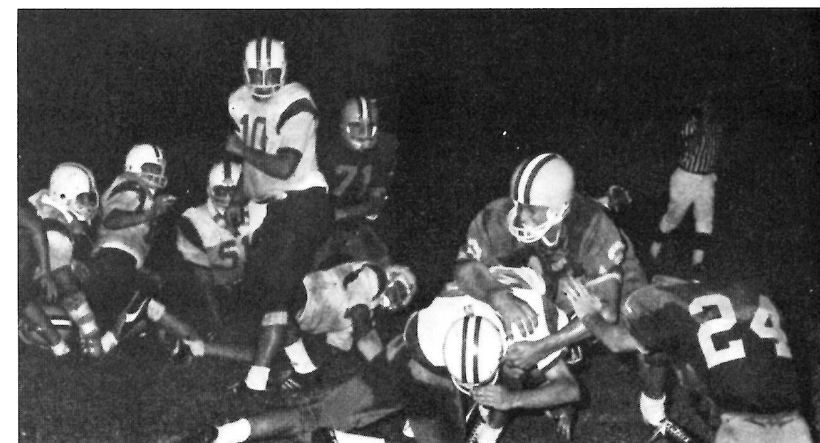

Literary Rally

The above students were those representing South Cameron High School at the District Literary Rally held at McNeese State University.

Science Fair Exhibits

TOP LEFT: Gregory Boudreaux and Wendell Wilkerson's exhibit was "Oil Refinery." TOP RIGHT: Mrs. Phillips helps Linda Jones set up her project. CENTER: Mark Marceaux's exhibit was "Defraction of Light by Psycho-strobe." BOTTOM LEFT: Gerald Mouton's exhibit was "Drug Abuse." BOTTOM RIGHT: Jendy Duhon and Liz Richard's exhibit was "A Comparison of Skulls."

ROBIN ROBERTS
Manager

LAWRENCE LeBEOUF
End

TONY LEDANO
Manager

TERRY HENDRIX
Manager

JIMMY PEARCE
Quarterback
Fullback

DONNY NUNEZ
Manager

Pep squad agrees, "Tarpons are No. 1."

Barry leads us through.

Barry trying for a good block.

Tarpon Action

Pat drives through.

Another win for the Tarpons.

Jody trying for a first down.

Lawrence for a touchdown.

Eddie gets his pass off in time.

Touchdown for the Tarpons.